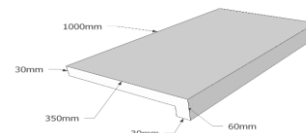

PPMStone Stock Sizes

Bluestone XM (Graphite)

ALL PRICES EXCLUDES GSTSIZES IN MM***

XM Bluestone Paver

Item
XM 400x400x20 Sawn
XM 400x400x30 Sawn
XM 400x400x40 Sawn
XM 500x250x20 Sawn
XM 500x500x20 Honed
XM 500x500x20 Sawn
XM 500x500x30 Sawn
XM 500x500x40 Sawn
XM 600x150x20 Sawn
XM 600x300x12 Sawn
XM 600x300x20 Sawn
XM 600x300x20 Honed
XM 600x300x30 Sawn
XM 600x300x40 Sawn
XM 600x600x12 Sawn
XM 600x600x20 Sawn
XM 600x600x30 Sawn
XM 800x400x12 Sawn
XM 800x400x20 Sawn
XM 800x400x30 Sawn
XM 800x400x40 Sawn
XM 800x800x20 Sawn
XM 1000x500x20 Sawn
XM 1000x500x20 Honed
XM 1000x500x30 Sawn
XM 1000x500x40 Sawn
XM 1200x600x20 Sawn
XM 1200x600x30 Sawn
XM 1200x600x40 Sawn
XM 1200x600x60 Sawn
XM 20 Crazy Sawn
XM 100x100x40 Cobble Loose
XM 400x400x30 Cobble on Mesh
XM French pattern 2.2M2/Set

B/N:

one long side

Bevel:

one long side

LShape 30/30:

one long side

Prices subject to change without notices

PPMStone Stock Sizes

HN Bluestone Coping

Item
HN 500X500X30 B/N
HN 600x300x30 B/N
HN 600X300X30 Bevel
HN 600x400x30 B/N
HN 600X400X20/20 LShape
HN 600x400x30/30 LShape
HN 800x400x30/30 LShape
HN 1000X250X30 Bevel
HN 1000X250X30/30 LShape
HN 1000X350X20/20 LShape
HN 1000X350X30 B/N
HN 1000x350x30/30 LShape
HN 1000X350X30 Bevel
HN 1000X500X30/30 LShape
HN INT Corner 600X600X30/30
HN EXT Corner 400X400X30/30